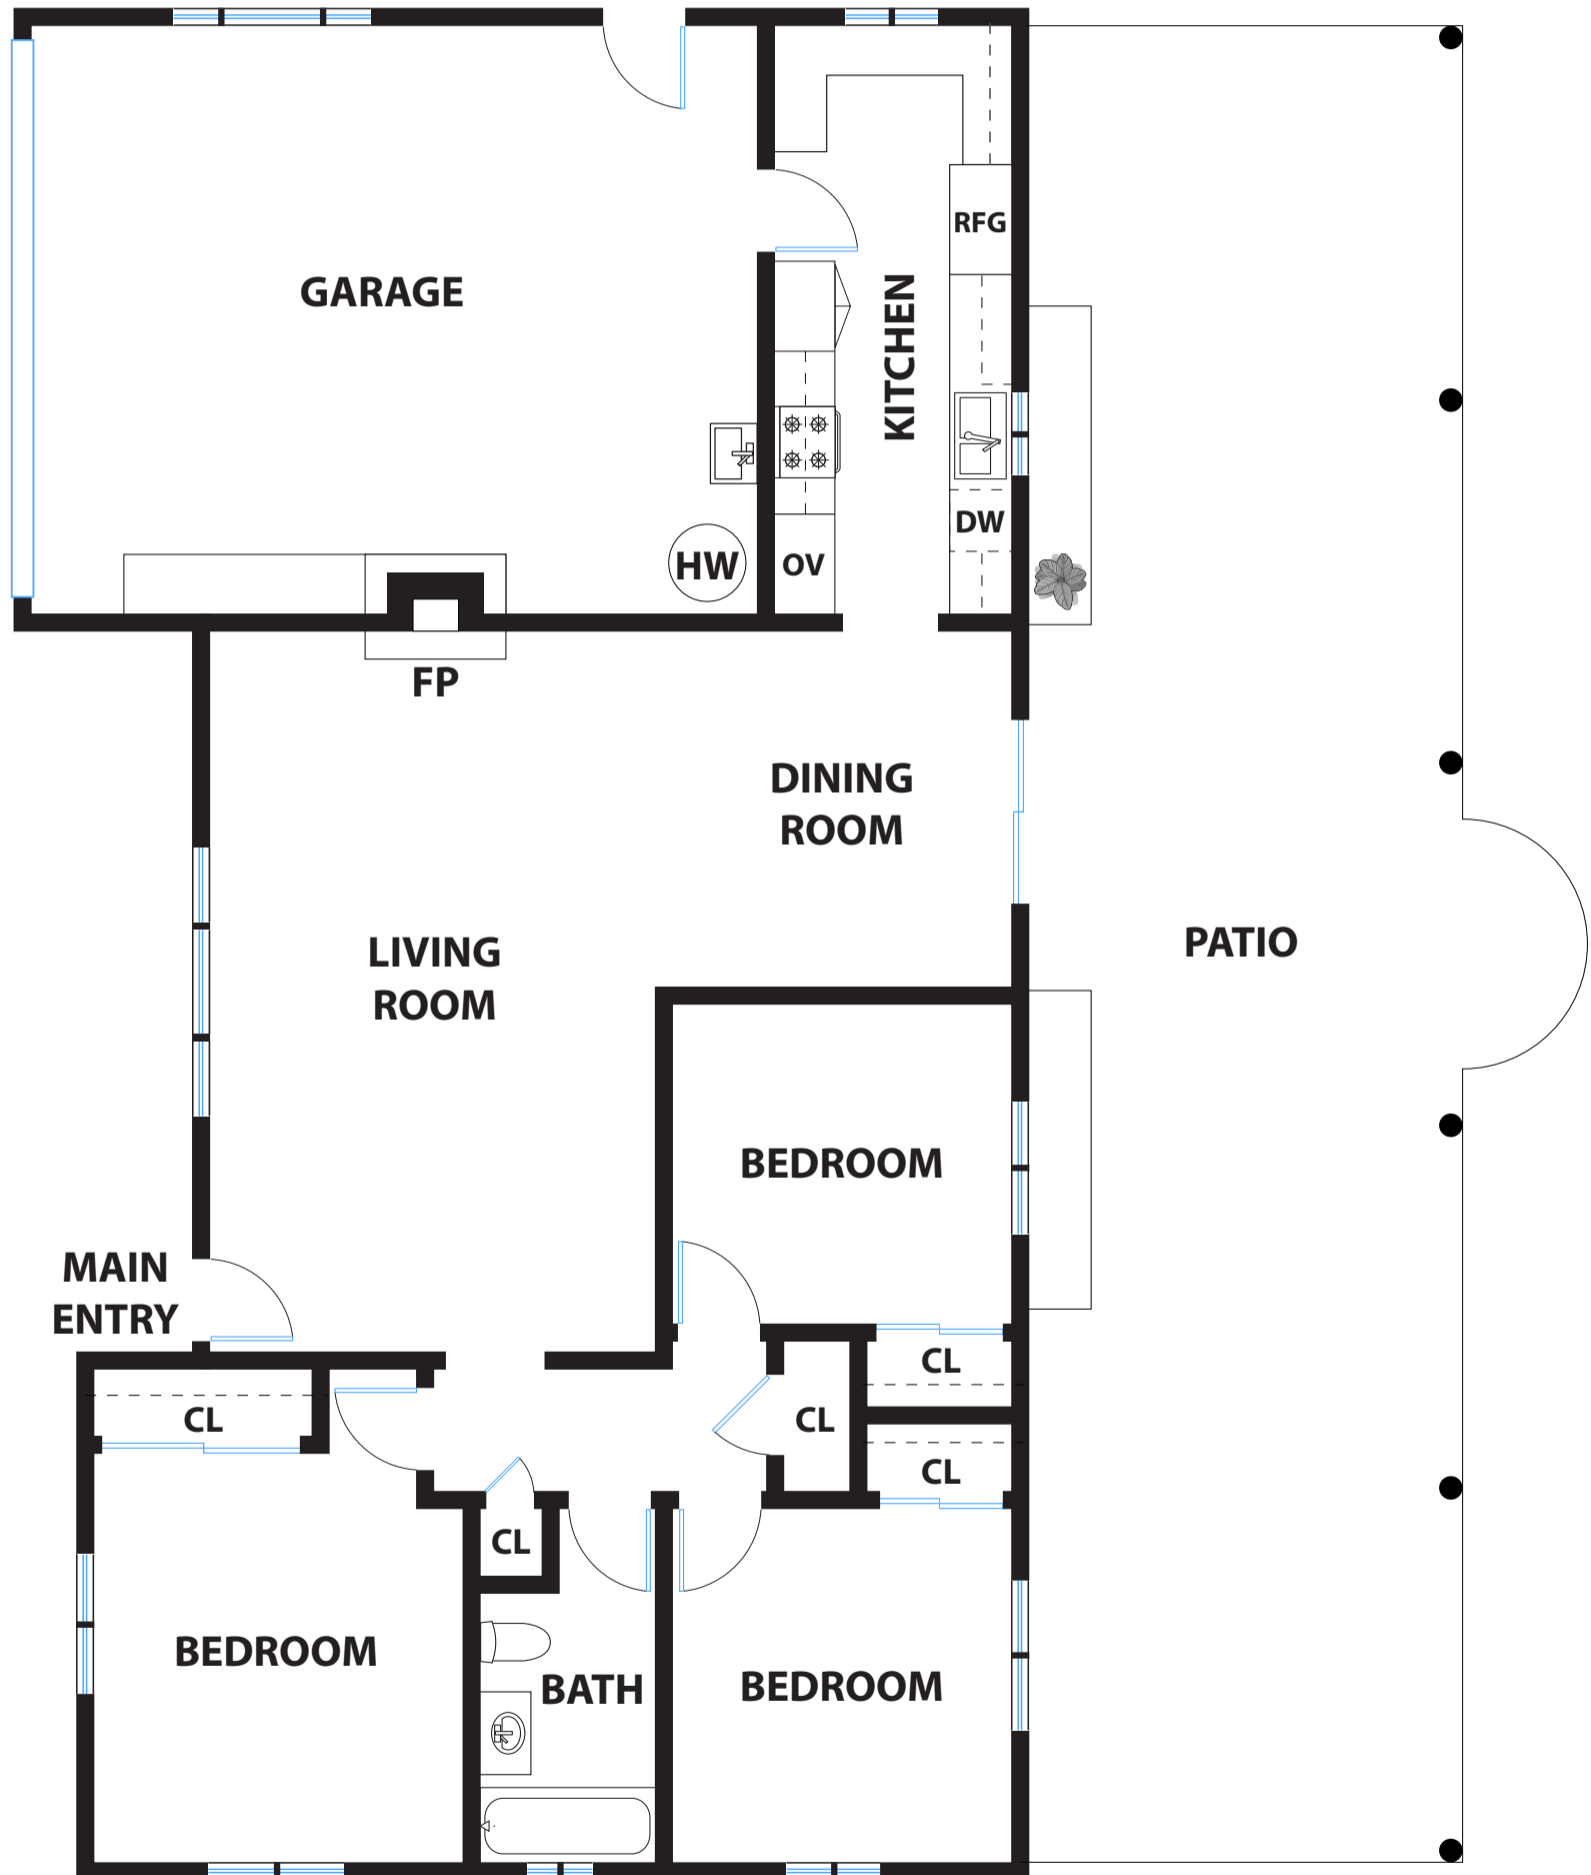

# 514 FLORENCE DRIVE

LAFAYETTE

**PRESENTED BY : MATT MCLEOD**  
**DRE #: 01310057**

DISCLAIMER: RENDERING BY OPEN HOMES PHOTOGRAPHY. ALL MEASUREMENTS ARE APPROXIMATE AND MAY NOT BE EXACT.  
DO NOT RELY ON THE ACCURACY OF THIS FLOOR PLAN WHEN DETERMINING THE PRICE OF A PROPERTY OR MAKING DECISIONS  
REGARDING BUYING OR SELLING OF PROPERTIES WITHOUT INDEPENDENT VERIFICATION.